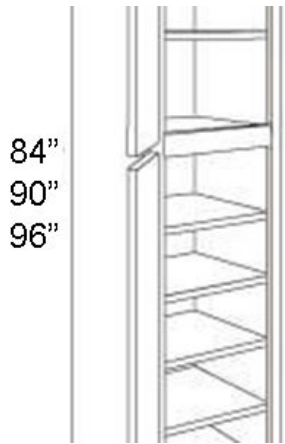

Pantry | Standard | 12 Deep | 4 Door

Price: \$220.00 - \$305.00

SKU: PAN-STD-12DP-4D

Product Categories: [Cabinets](#), [Pantry](#), [Standard](#)

Product Page:

<https://www.rccarpentry.ca/product/pantry-standard-12-deep-4-door/>

Product Variants

- Pantry | Standard | 12 Deep | 4 Door - 96, 36 ()
- Pantry | Standard | 12 Deep | 4 Door - 96, 30 ()
- Pantry | Standard | 12 Deep | 4 Door - 96, 24 ()
- Pantry | Standard | 12 Deep | 4 Door - 90, 36 ()
- Pantry | Standard | 12 Deep | 4 Door - 90, 30 ()
- Pantry | Standard | 12 Deep | 4 Door - 90, 24 ()

- Pantry | Standard | 12 Deep | 4 Door - 84, 36 ()
- Pantry | Standard | 12 Deep | 4 Door - 84, 30 ()
- Pantry | Standard | 12 Deep | 4 Door - 84, 24 ()

Product Summary

Features

- Five adjustable shelves, top have metal shelf rest, bottom have locking clips

Product Attributes

- Height:: 84, 90, 96
- Width:: 24, 30, 36