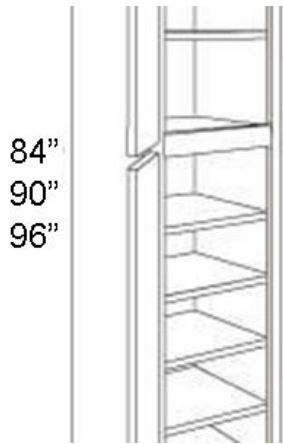

Pantry | Standard | 12 Deep | 2 Door

Price: \$180.00 - \$225.00

SKU: PAN-STD-12DP-2D

Product Categories: [Cabinets](#), [Pantry](#), [Standard](#)

Product Page:

<https://www.rccarpentry.ca/product/pantry-standard-12-deep-2-door/>

Product Variants

- Pantry | Standard | 12 Deep | 2 Door ()Height:: 96, Width:: 18, Hinge:: Right
- Pantry | Standard | 12 Deep | 2 Door ()Height:: 96, Width:: 18, Hinge:: Left
- Pantry | Standard | 12 Deep | 2 Door ()Height:: 96, Width:: 15, Hinge:: Right
- Pantry | Standard | 12 Deep | 2 Door ()Height:: 96, Width:: 15, Hinge:: Left
- Pantry | Standard | 12 Deep | 2 Door ()Height:: 90, Width:: 18, Hinge:: Right
- Pantry | Standard | 12 Deep | 2 Door ()Height:: 90, Width:: 18, Hinge:: Left

- Pantry | Standard | 12 Deep | 2 Door ()Height:: 90, Width:: 15, Hinge:: Right
- Pantry | Standard | 12 Deep | 2 Door ()Height:: 90, Width:: 15, Hinge:: Left
- Pantry | Standard | 12 Deep | 2 Door ()Height:: 84, Width:: 18, Hinge:: Right
- Pantry | Standard | 12 Deep | 2 Door ()Height:: 84, Width:: 18, Hinge:: Left
- Pantry | Standard | 12 Deep | 2 Door ()Height:: 84, Width:: 15, Hinge:: Right
- Pantry | Standard | 12 Deep | 2 Door ()Height:: 84, Width:: 15, Hinge:: Left

Product Summary

Features

- Five adjustable shelves, top have metal shelf rest, bottom have locking clips

Product Attributes

- Height:: 84, 90, 96
- Width:: 15, 18
- Hinge:: Left, Right