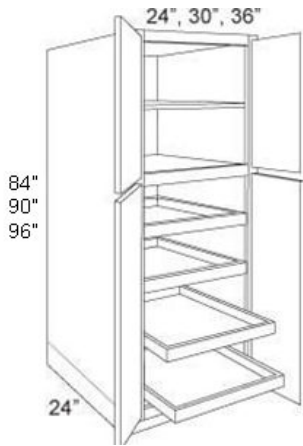

## Pantry | Roll Out Tray | 24 Deep | 4 Door

Price: \$975.00 - \$1,760.00

**SKU:** PAN-ROT-24DP-4D

**Product Categories:** [Cabinets](#), [Pantry](#), [Roll Out Tray](#)

**Product Page:**

<https://www.rccarpentry.ca/product/pantry-roll-out-tray-24-deep-4-door/>

### Product Variants

- Pantry | Roll Out Tray | 24 Deep | 4 Door - 96, 36 ( )
- Pantry | Roll Out Tray | 24 Deep | 4 Door - 96, 30 ( )
- Pantry | Roll Out Tray | 24 Deep | 4 Door - 96, 24 ( )
- Pantry | Roll Out Tray | 24 Deep | 4 Door - 90, 36 ( )
- Pantry | Roll Out Tray | 24 Deep | 4 Door - 90, 30 ( )
- Pantry | Roll Out Tray | 24 Deep | 4 Door - 90, 24 ( )

- Pantry | Roll Out Tray | 24 Deep | 4 Door - 84, 36 ()
- Pantry | Roll Out Tray | 24 Deep | 4 Door - 84, 30 ()
- Pantry | Roll Out Tray | 24 Deep | 4 Door - 84, 24 ()

### Product Attributes

- Height:: 84, 90, 96
- Width:: 24, 30, 36