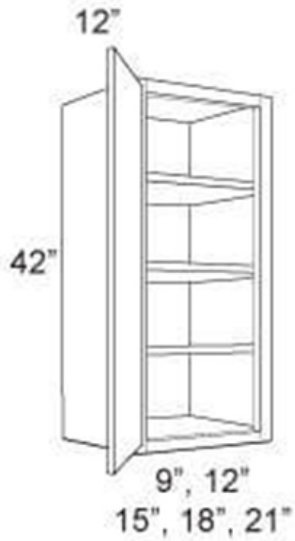

Cabinet | Upper | Standard | 42 High | 1 Door

Price: \$95.00 - \$115.00

SKU: 2CAB-UP-ST-42H-1D

Product Categories: [Cabinets](#), [Standard](#), [Upper](#)

Product Page:

<https://www.rccarpentry.ca/product/cabinet-upper-standard-42-high-1-door/>

Product Variants

- Cabinet | Upper | Standard | 42 High | 1 Door - 21, Right ()
- Cabinet | Upper | Standard | 42 High | 1 Door - 21, Left ()
- Cabinet | Upper | Standard | 42 High | 1 Door - 18, Right ()
- Cabinet | Upper | Standard | 42 High | 1 Door - 18, Left ()
- Cabinet | Upper | Standard | 42 High | 1 Door - 15, Right ()

- Cabinet | Upper | Standard | 42 High | 1 Door - 15, Left ()
- Cabinet | Upper | Standard | 42 High | 1 Door - 12, Right ()
- Cabinet | Upper | Standard | 42 High | 1 Door - 12, Left ()
- Cabinet | Upper | Standard | 42 High | 1 Door - 9, Right ()
- Cabinet | Upper | Standard | 42 High | 1 Door - 9, Left ()

Product Summary

Features

- 2 adjustable shelves

Product Attributes

- Width:: 9, 12, 15, 18, 21
- Hinge:: Left, Right