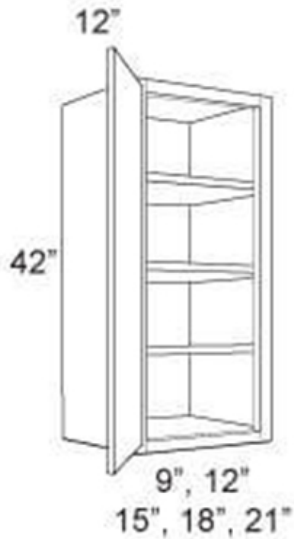

Cabinet | Upper | Standard | 42 High | 1 Door

Price: \$95.00 - \$115.00

SKU: 2CAB-UP-ST-42H-1D

Product Categories: [Cabinets](#), [Standard](#), [Upper](#)

Product Page:

<https://www.rccarpentry.ca/product/cabinet-upper-standard-42-high-1-door/>

Product Variants

- Cabinet | Upper | Standard | 42 High | 1 Door - 21, Right ()
- Cabinet | Upper | Standard | 42 High | 1 Door - 21, Left ()
- Cabinet | Upper | Standard | 42 High | 1 Door - 18, Right ()
- Cabinet | Upper | Standard | 42 High | 1 Door - 18, Left ()
- Cabinet | Upper | Standard | 42 High | 1 Door - 15, Right ()

- Cabinet | Upper | Standard | 42 High | 1 Door - 15, Left ()
- Cabinet | Upper | Standard | 42 High | 1 Door - 12, Right ()
- Cabinet | Upper | Standard | 42 High | 1 Door - 12, Left ()
- Cabinet | Upper | Standard | 42 High | 1 Door - 9, Right ()
- Cabinet | Upper | Standard | 42 High | 1 Door - 9, Left ()

Product Summary

Features

- 2 adjustable shelves

Product Attributes

- Width:: 9, 12, 15, 18, 21
- Hinge:: Left, Right