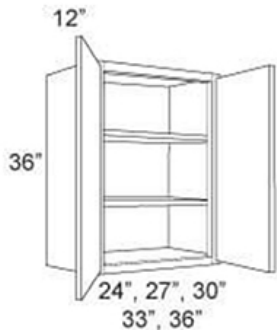

Cabinet | Upper | Standard | 36 High | 2 Door

Price: \$135.00 - \$155.00

SKU: CAB-UP-ST-36H-2D

Product Categories: [Cabinets](#), [Standard](#), [Upper](#)

Product Page:

<https://www.rccarpentry.ca/product/cabinet-upper-standard-36-high-2-door/>

Product Variants

- Cabinet | Upper | Standard | 36 High | 2 Door - 36 ()
- Cabinet | Upper | Standard | 36 High | 2 Door - 33 ()
- Cabinet | Upper | Standard | 36 High | 2 Door - 30 ()
- Cabinet | Upper | Standard | 36 High | 2 Door - 27 ()
- Cabinet | Upper | Standard | 36 High | 2 Door - 24 ()

Product Summary

Features

- 2 adjustable shelves

Product Attributes

- Width:: 24, 27, 30, 33, 36