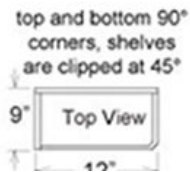

Cabinet | Upper | Special | Shelf End

Price: $90.00 - $135.00

SKU: CAB-UPP-SP-SHEND

Product Categories: [Cabinets](#), [Special](#), [Upper](#)

Product Page:

<https://www.rccarpentry.ca/product/cabinet-upper-special-shelf-end/>

Product Variants

- Cabinet | Upper | Special | Shelf End - 42, Right ( )
- Cabinet | Upper | Special | Shelf End - 42, Left ( )
- Cabinet | Upper | Special | Shelf End - 36, Right ( )
- Cabinet | Upper | Special | Shelf End - 36, Left ( )
- Cabinet | Upper | Special | Shelf End - 30, Right ( )
- Cabinet | Upper | Special | Shelf End - 30, Left ( )