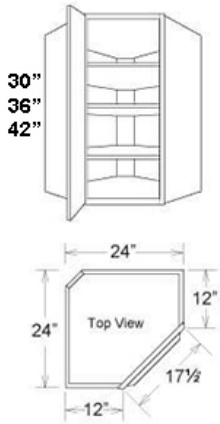

Cabinet | Upper | Corner | 1 Door

Price: \$135.00 - \$175.00

SKU: CAB-UPP-COR-1D

Product Categories: [Cabinets](#), [Corner](#), [Upper](#)

Product Page: <https://www.rccarpentry.ca/product/cabinet-upper-corner-1-door/>

Product Variants

- Cabinet | Upper | Corner | 1 Door - 42, Right ()
- Cabinet | Upper | Corner | 1 Door - 42, Left ()
- Cabinet | Upper | Corner | 1 Door - 36, Right ()
- Cabinet | Upper | Corner | 1 Door - 36, Left ()
- Cabinet | Upper | Corner | 1 Door - 30, Right ()
- Cabinet | Upper | Corner | 1 Door - 30, Left ()

Product Summary

Features

- 2 adjustable shelves (3 shelves for 42")

Product Attributes

- Height:: 30, 36, 42
- Side;: Left, Right