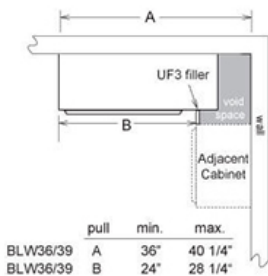

Cabinet | Upper | Blind | 2 Door

Price: $125.00 - $145.00

SKU: CAB-UPP-BLIND-2D

Product Categories: [Blind](#), [Cabinets](#), [Upper](#)

Product Page: <https://www.rccarpentry.ca/product/cabinet-upper-blind-2-door/>

Product Variants

- Cabinet | Upper | Blind | 2 Door - 42, Right ()
- Cabinet | Upper | Blind | 2 Door - 42, Left ()
- Cabinet | Upper | Blind | 2 Door - 36, Right ()
- Cabinet | Upper | Blind | 2 Door - 36, Left ()
- Cabinet | Upper | Blind | 2 Door - 30, Right ()