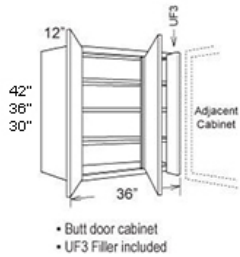

Cabinet | Upper | Blind | 2 Door

Price: $125.00 - $145.00

SKU: CAB-UPP-BLIND-2D

Product Categories: [Blind](#), [Cabinets](#), [Upper](#)

Product Page: <https://www.rccarpentry.ca/product/cabinet-upper-blind-2-door/>

Product Variants

- Cabinet | Upper | Blind | 2 Door - 42, Right ()
- Cabinet | Upper | Blind | 2 Door - 42, Left ()
- Cabinet | Upper | Blind | 2 Door - 36, Right ()
- Cabinet | Upper | Blind | 2 Door - 36, Left ()
- Cabinet | Upper | Blind | 2 Door - 30, Right ()