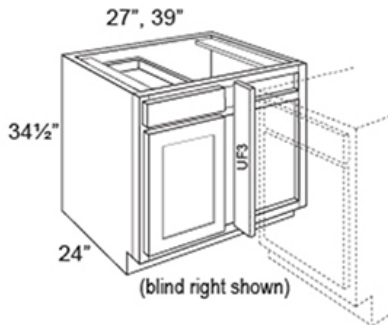

Cabinet | Base | Corner | Blind | Right

SKU: CAB-BAS-COR-BLIND-RIGHT

Product Categories: [Base](#), [Cabinets](#), [Corner](#)

Product Page: <https://www.rccarpentry.ca/product/cabinet-corner-blind-right/>

Product Variants

- Cabinet | Base | Corner | Blind | Right - 39 ()
- Cabinet | Base | Corner | Blind | Right - 27 ()

Product Summary

Features

- One drawer box
- One full depth adjustable shelf
- Chose 27" wide for 24" actual cabinet width, choose 39" wide for 36" actual cabinet. (this allows for 3" space for cabinet drawer & hardware clearance)

Product Attributes

- Dimension:: 27, 39