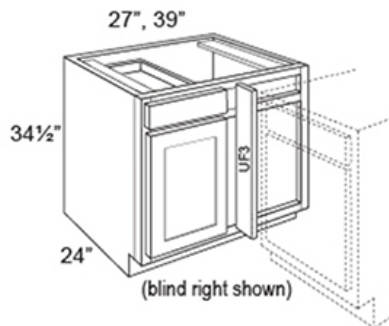

Cabinet | Base | Corner | Blind | Right

SKU: CAB-BAS-COR-BLIND-RIGHT

Product Categories: [Base](#), [Cabinets](#), [Corner](#)

Product Page: <https://www.rccarpentry.ca/product/cabinet-corner-blind-right/>

Product Variants

- Cabinet | Base | Corner | Blind | Right - 39 ()
- Cabinet | Base | Corner | Blind | Right - 27 ()

Product Summary

Features

- One drawer box
- One full depth adjustable shelf
- Chose 27" wide for 24" actual cabinet width, choose 39" wide for 36" actual cabinet. (this allows for 3" space for cabinet drawer & hardware clearance)

Product Attributes

- Dimension:: 27, 39