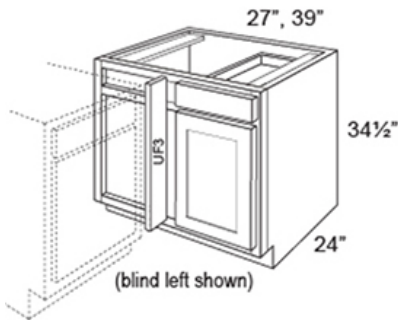

## Cabinet | Base | Corner | Blind | Left

**SKU:** CAB-BAS-COR-BLIND-LEFT

**Product Categories:** [Base](#), [Cabinets](#), [Corner](#)

**Product Page:** <https://www.rccarpentry.ca/product/cabinet-corner-blind-left/>

### Product Variants

- Cabinet | Base | Corner | Blind | Left - 39 ( )
- Cabinet | Base | Corner | Blind | Left - 27 ( )

#### Features

- One drawer box
- One full depth adjustable shelf
- Chose 27" wide for 24" actual cabinet width, choose 39" wide for 36" actual cabinet. (this allows for 3" space for cabinet drawer & hardware clearance)

### Product Attributes

- Dimension:: 27, 39