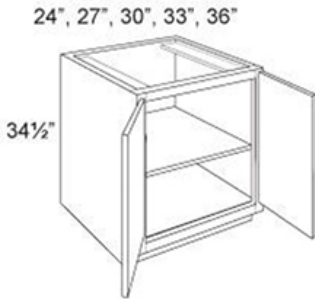

## Cabinet | Base | Standard | Full Height | 2 Doors

Price: \$120.00 - \$140.00

**SKU:** CAB-BAS-STD-FULL-2D

**Product Categories:** [Base](#), [Cabinets](#), [Standard](#)

**Product Page:**

<https://www.rccarpentry.ca/product/cabinet-base-standard-full-height-2-doors/>

### Product Variants

- Cabinet | Base | Standard | Full Height | 2 Doors - 36 ( )
- Cabinet | Base | Standard | Full Height | 2 Doors - 33 ( )
- Cabinet | Base | Standard | Full Height | 2 Doors - 30 ( )
- Cabinet | Base | Standard | Full Height | 2 Doors - 27 ( )
- Cabinet | Base | Standard | Full Height | 2 Doors - 24 ( )

## Features

- No drawer box
- One full depth adjustable shelf

## Product Attributes

- Dimensions:: 24, 27, 30, 33, 36