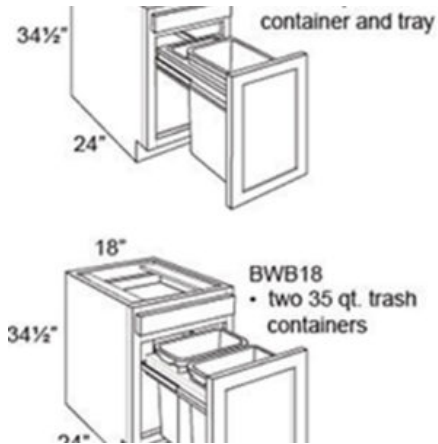

Cabinet | Base | Special | Waste Bucket

SKU: CAB-BAS-SP-WASTE

Product Categories: [Base](#), [Cabinets](#), [Special](#)

Product Page:

<https://www.rccarpentry.ca/product/cabinet-base-special-waste-bucket/>

Product Variants

- Cabinet | Base | Special | Waste Bucket - 18 ()
- Cabinet | Base | Special | Waste Bucket - 15 ()

Product Summary

Features

- One drawer box
- Face mount door
- 15" contains one 35 qt. container & small tray
- 18" contains two 35 qt. containers
- Heavy duty, side mounted, full extension, steel ball

bearing glides supporting hardwood frame

Product Attributes

- Dimensions:: 15, 18