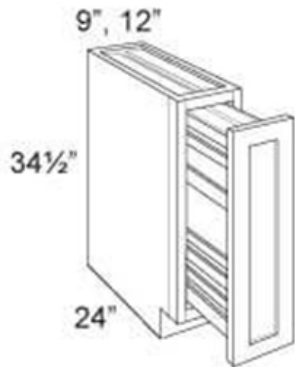

Cabinet | Base | Special | Pull Out Organizer

SKU: CAB-BAS-SP-ORG

Product Categories: [Base](#), [Cabinets](#), [Special](#)

Product Page:

<https://www.rccarpentry.ca/product/cabinet-base-special-pull-out-organizer/>

Product Variants

- Cabinet | Base | Special | Pull Out Organizer - 12 ( )
- Cabinet | Base | Special | Pull Out Organizer - 9 ( )

Product Summary

Features

- Face mount, full height door
- 3 adjustable shelves
- Heavy duty, side mounted, full extension, steel ball bearing glides supporting the hardwood frame