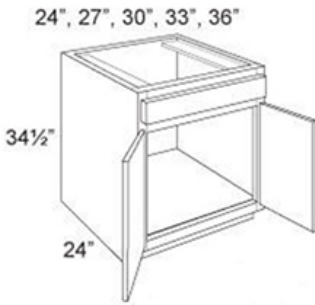

Cabinet | Base | Sink | 2 Doors

Price: \$115.00 - \$135.00

SKU: CAB-BAS-SINK-2D

Product Categories: [Base](#), [Cabinets](#), [Sink](#)

Product Page: <https://www.rccarpentry.ca/product/cabinet-base-sink-2-doors/>

Product Variants

- Cabinet | Base | Sink | 2 Doors - 36 ()
- Cabinet | Base | Sink | 2 Doors - 33 ()
- Cabinet | Base | Sink | 2 Doors - 30 ()
- Cabinet | Base | Sink | 2 Doors - 27 ()
- Cabinet | Base | Sink | 2 Doors - 24 ()

Product Summary

Features

- No drawer box

Product Attributes

- Dimensions:: 24, 27, 30, 33, 36