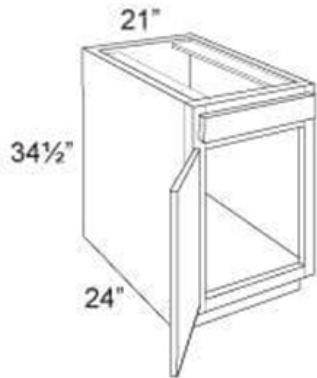

Cabinet | Base | Sink | 1 Door

SKU: CAB-BAS-SINK-1D

Product Categories: [Base](#), [Cabinets](#), [Sink](#)

Product Page: <https://www.rccarpentry.ca/product/cabinet-base-sink-1-door/>

Product Variants

- Cabinet | Base | Sink | 1 Door - 21, Right ()
- Cabinet | Base | Sink | 1 Door - 21, Left ()
- Cabinet | Base | Sink | 1 Door - 18, Right ()
- Cabinet | Base | Sink | 1 Door - 18, Left ()
- Cabinet | Base | Sink | 1 Door - 15, Right ()
- Cabinet | Base | Sink | 1 Door - 15, Left ()
- Cabinet | Base | Sink | 1 Door - 12, Right ()
- Cabinet | Base | Sink | 1 Door - 12, Left ()

Product Summary

Features

- No drawer box

Product Attributes

- Dimensions:: 12, 15, 18, 21
- Hinge:: Left, Right