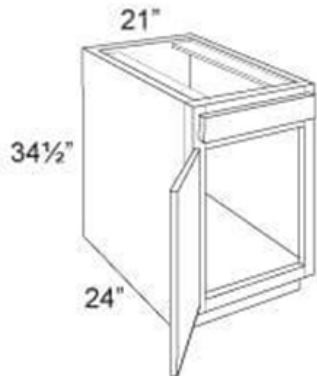

## Cabinet | Base | Sink | 1 Door

**SKU:** CAB-BAS-SINK-1D

**Product Categories:** [Base](#), [Cabinets](#), [Sink](#)

**Product Page:** <https://www.rccarpentry.ca/product/cabinet-base-sink-1-door/>

### Product Variants

- Cabinet | Base | Sink | 1 Door - 21, Right ( )
- Cabinet | Base | Sink | 1 Door - 21, Left ( )
- Cabinet | Base | Sink | 1 Door - 18, Right ( )
- Cabinet | Base | Sink | 1 Door - 18, Left ( )
- Cabinet | Base | Sink | 1 Door - 15, Right ( )
- Cabinet | Base | Sink | 1 Door - 15, Left ( )
- Cabinet | Base | Sink | 1 Door - 12, Right ( )
- Cabinet | Base | Sink | 1 Door - 12, Left ( )

## Product Attributes

- Dimensions:: 12, 15, 18, 21
- Hinge:: Left, Right