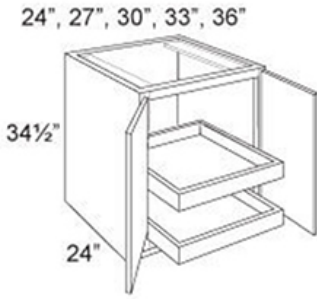

Cabinet | Base | Full Height | 2 - Roll Out Tray | 2 - Doors

SKU: CAB-BAS-FULL-2ROT-2D

Product Categories: [Base](#), [Cabinets](#), [Roll Out Tray](#)

Product Page:

<https://www.rccarpentry.ca/product/cabinet-base-full-height-2-roll-out-tray-2-doors/>

Product Variants

- Cabinet | Base | Full Height | 2 - Roll Out Tray | 2 - Doors - 36 ()
- Cabinet | Base | Full Height | 2 - Roll Out Tray | 2 - Doors - 33 ()
- Cabinet | Base | Full Height | 2 - Roll Out Tray | 2 - Doors - 30 ()
- Cabinet | Base | Full Height | 2 - Roll Out Tray | 2 - Doors - 27 ()
- Cabinet | Base | Full Height | 2 - Roll Out Tray | 2 - Doors - 24 ()

Product Summary

Features

- No drawer box

- One roll out tray (factory installed)
- One full depth adjustable shelf

Product Attributes

- Dimensions:: 24, 27, 30, 33, 36