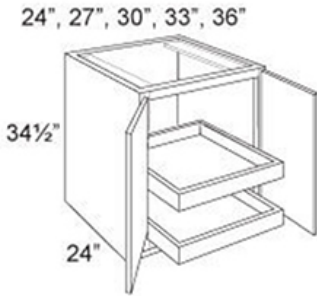

Cabinet | Base | Full Height | 2 - Roll Out Tray | 2 - Doors

SKU: CAB-BAS-FULL-2ROT-2D

Product Categories: [Base](#), [Cabinets](#), [Roll Out Tray](#)

Product Page:

<https://www.rccarpentry.ca/product/cabinet-base-full-height-2-roll-out-tray-2-doors/>

Product Variants

- Cabinet | Base | Full Height | 2 - Roll Out Tray | 2 - Doors - 36 ()
- Cabinet | Base | Full Height | 2 - Roll Out Tray | 2 - Doors - 33 ()
- Cabinet | Base | Full Height | 2 - Roll Out Tray | 2 - Doors - 30 ()
- Cabinet | Base | Full Height | 2 - Roll Out Tray | 2 - Doors - 27 ()
- Cabinet | Base | Full Height | 2 - Roll Out Tray | 2 - Doors - 24 ()

Product Summary

Features

- No drawer box

- One roll out tray (factory installed)
- One full depth adjustable shelf

Product Attributes

- Dimensions:: 24, 27, 30, 33, 36