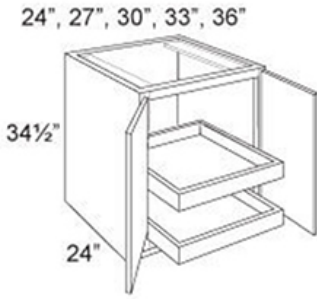

## Cabinet | Base | Full Height | 2 - Roll Out Tray | 2 - Doors

**SKU:** CAB-BAS-FULL-2ROT-2D

**Product Categories:** [Base](#), [Cabinets](#), [Roll Out Tray](#)

**Product Page:**

<https://www.rccarpentry.ca/product/cabinet-base-full-height-2-roll-out-tray-2-doors/>

### Product Variants

- Cabinet | Base | Full Height | 2 - Roll Out Tray | 2 - Doors - 36 ( )
- Cabinet | Base | Full Height | 2 - Roll Out Tray | 2 - Doors - 33 ( )
- Cabinet | Base | Full Height | 2 - Roll Out Tray | 2 - Doors - 30 ( )
- Cabinet | Base | Full Height | 2 - Roll Out Tray | 2 - Doors - 27 ( )
- Cabinet | Base | Full Height | 2 - Roll Out Tray | 2 - Doors - 24 ( )

## Product Attributes

- Dimensions:: 24, 27, 30, 33, 36