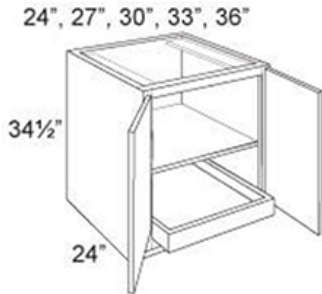

Cabinet | Base | Full Height | 1 - Roll Out Tray | 2 - Doors

SKU: CAB-BAS-FULL-1ROT-2D

Product Categories: [Base](#), [Cabinets](#), [Roll Out Tray](#)

Product Page:

<https://www.rccarpentry.ca/product/cabinet-base-full-height-1-roll-out-tray-2-doors/>

Product Variants

- Cabinet | Base | Full Height | 1 - Roll Out Tray | 2 - Doors - 36 ()
- Cabinet | Base | Full Height | 1 - Roll Out Tray | 2 - Doors - 33 ()
- Cabinet | Base | Full Height | 1 - Roll Out Tray | 2 - Doors - 30 ()
- Cabinet | Base | Full Height | 1 - Roll Out Tray | 2 - Doors - 27 ()
- Cabinet | Base | Full Height | 1 - Roll Out Tray | 2 - Doors - 24 ()

Product Summary

Features

- No drawer box

- One roll out tray (factory installed)
- One full depth adjustable shelf

Product Attributes

- Dimensions:: 24, 27, 30, 33, 36