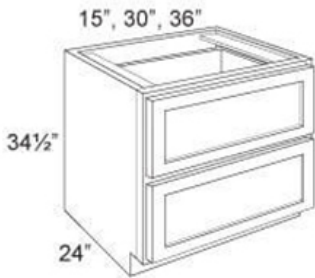

Cabinet | Base | 2 - Drawers

SKU: CAB-BAS-2DRAWER

Product Categories: [Base](#), [Cabinets](#), [Drawer](#)

Product Page: <https://www.rccarpentry.ca/product/cabinet-base-drawer/>

Product Variants

- Cabinet | Base | 2 - Drawers - 36 ()
- Cabinet | Base | 2 - Drawers - 30 ()
- Cabinet | Base | 2 - Drawers - 15 ()

Product Summary

Features

- 2 deep drawer boxes

Product Attributes

- Dimensions:: 15, 30, 36