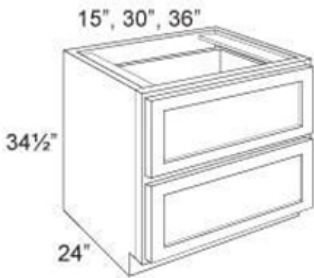

Cabinet | Base | 2 - Drawers

SKU: CAB-BAS-2DRAWER

Product Categories: [Base](#), [Cabinets](#), [Drawer](#)

Product Page: <https://www.rccarpentry.ca/product/cabinet-base-drawer/>

Product Variants

- Cabinet | Base | 2 - Drawers - 36 ()
- Cabinet | Base | 2 - Drawers - 30 ()
- Cabinet | Base | 2 - Drawers - 15 ()

Product Summary

Features

- 2 deep drawer boxes

Product Attributes

- Dimensions:: 15, 30, 36