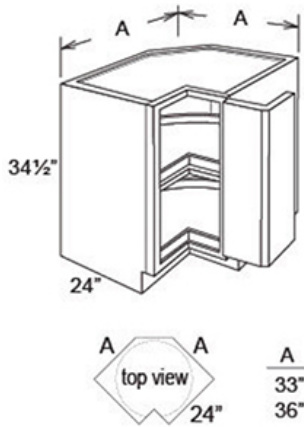

## Cabinet | Base | Corner | Super Susan

**SKU:** CAB-BAS-COR-SUPER

**Product Categories:** [Base](#), [Cabinets](#), [Corner](#)

**Product Page:**

<https://www.rccarpentry.ca/product/cabinet-base-corner-super-susan/>

### Product Variants

- Cabinet | Base | Corner | Super Susan - 36, Right ( )
- Cabinet | Base | Corner | Super Susan - 36, Left ( )
- Cabinet | Base | Corner | Super Susan - 33, Right ( )
- Cabinet | Base | Corner | Super Susan - 33, Left ( )

#### Features

- One adjustable shelf

- 2 wood spin units
- Doors open 170°
- Cabinet opening width: 33" model = 10", 36" model = 14"
- Full Overlay uses bi-fold doors

## Product Attributes

- Dimension:: 33, 36
- Hinge:: Left, Right