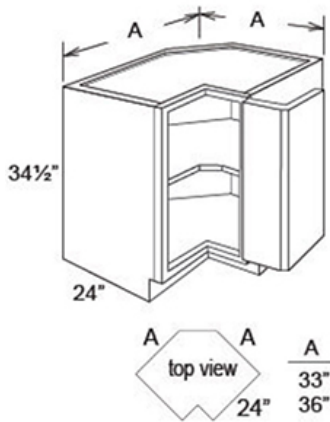

Cabinet | Base | Corner | Easy Reach

SKU: CAB-BAS-COR-EASY

Product Categories: [Base](#), [Cabinets](#), [Corner](#)

Product Page:

<https://www.rccarpentry.ca/product/cabinet-base-corner-easy-reach/>

Product Variants

- Cabinet | Base | Corner | Easy Reach - 36, Right ()
- Cabinet | Base | Corner | Easy Reach - 36, Left ()
- Cabinet | Base | Corner | Easy Reach - 33, Right ()
- Cabinet | Base | Corner | Easy Reach - 33, Left ()

Product Summary

Features

- One adjustable shelf

- Doors open 170°
- Cabinet opening width: 33" model = 10", 36" model = 14"
- Full Overlay uses bi-fold doors

Product Attributes

- Dimension:: 33, 36
- Hinge:: Left, Right