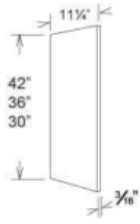

Accessory | Panel | Upper | 12" Deep

Price: $11.25 - $15.75

SKU: ACC-PAN-UPP-24D

Product Categories: [Accessories](#), [Panel](#), [Upper](#)

Product Page: <https://www.rccarpentry.ca/product/accessory-panel-upper-12-deep/>

Product Variants

- Accessory | Panel | Upper | 12" Deep ()Height: 42
- Accessory | Panel | Upper | 12" Deep ()Height: 36
- Accessory | Panel | Upper | 12" Deep ()Height: 30

Product Attributes

- Height: 30, 36, 42
- Thickness: 3/16
- Width: 11(1/4)