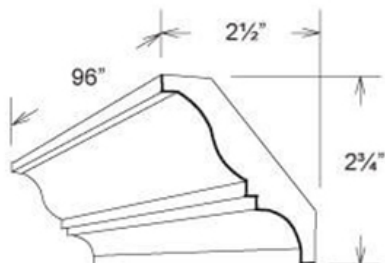

Accessory | Molding | Crown | Ceiling

Price: $40.00

SKU: ACC-MOUL-CRO-CEILING

Product Categories: [Accessories](#), [Crown](#), [Molding](#)

Product Page: <https://www.rccarpentry.ca/product/accessory-molding-crown-ceiling/>

Product Summary

Solid Hardwood

Bold Line in Picture Represents Finished Edges

96" w x 2 1/2" h x 3/4" d