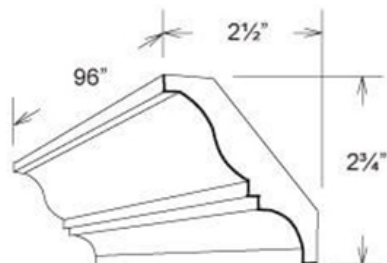

Accessory | Molding | Crown | Ceiling

Price: $40.00

SKU: ACC-MOUL-CRO-CEILING

Product Categories: [Accessories](#), [Crown](#), [Molding](#)

Product Page: <https://www.rccarpentry.ca/product/accessory-molding-crown-ceiling/>

Product Summary

Solid Hardwood

Bold Line in Picture Represents Finished Edges

96" w x 2 1/2" h x 3/4" d